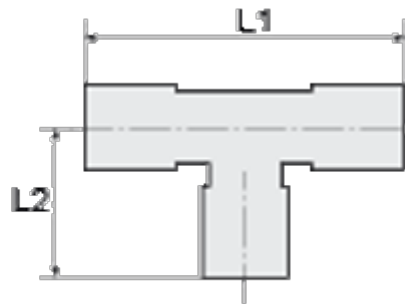

Article number: 586540148ES

Description: Stainless steel, angle 54.014-8 ES, Ø8 - R 1/4"
conical thread

Measures

a/f = -
L1 = 22
L2 = 24
NV = 14